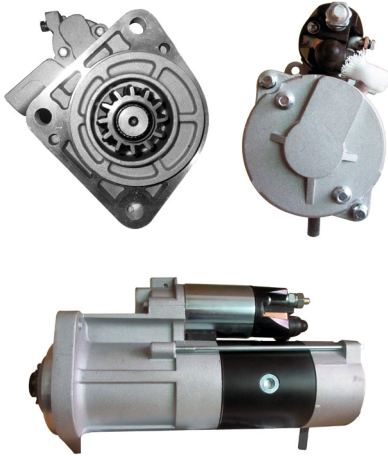

We would like to introduce to you our new unit STR-7914.

■ Replacement for Mitsubishi Type

STR-7914: 24V, 5.5KW, 12T, USED ON VARIOUS MODELS BY MITSUBISHI, DEUTZ, KHD, RENAULT & VOLVO MEDIUM, HEAVY DUTY TRUCKS.

**All of these products are now ready for production and can be included in your order.
Thank you for your business and support!**

**Best Regards,
Unipoint Customer Service**

STARTER

STR-7914

Power	5.5KW
Rotation	CW
Teeth	12T
Voltage	24V