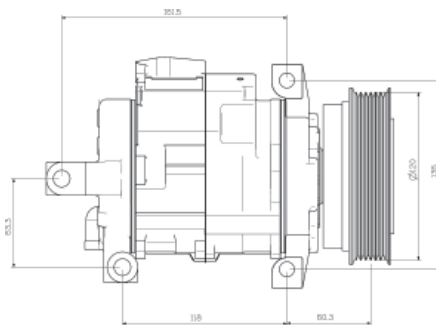

CROSS REFERENCE

N/A

TO FIT

08-07 JEEP GRAND CHEROKEE 3.0 CRD

A/C COMPRESSOR **NEW**

CR-1251

| | |
|--------------|----------|
| Capacity | 170 |
| Groove | 6 Groove |
| Product Type | 10S17C |
| Pulley Dia | D120 |
| Refrigerant | R134a |
| Voltage | 12V |