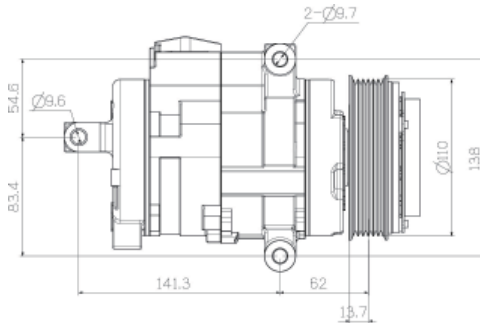

A/C COMPRESSOR **NEW**

CR-1211

Capacity	200
Groove	6 Groove
Product Type	10S20C
Pulley Dia	D110
Refrigerant	R134a
Voltage	12V

CROSS REFERENCE

N/A

TO FIT

10-07 Ford Edge
10-07 Lincoln MKX