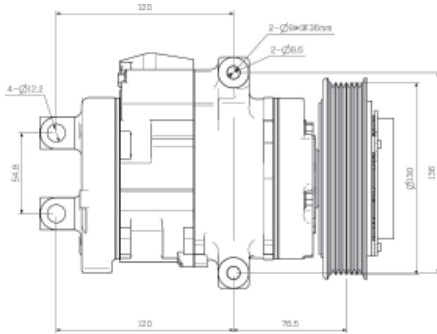

CROSS REFERENCE

CHRYSLER
5511-1035AA
5511-1035AB

TO FIT

05-06 3.5L Dodge Magnum
05-06 3.5L Chrysler 300
06-09 2.7L Dodge Charger

A/C COMPRESSOR **NEW**

CR-1257

| | |
|--------------|----------|
| Capacity | 170 |
| Groove | 6 Groove |
| Product Type | 10S17C |
| Pulley Dia | D130 |
| Refrigerant | R134a |
| Voltage | 12V |