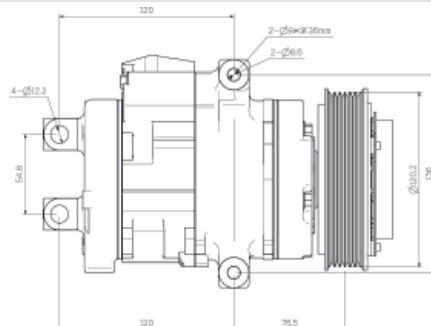

CROSS REFERENCE

N/A

TO FIT

08 Chrysler Town & Country 4.0L
08 Dodge Grand Caravan

A/C COMPRESSOR **NEW**

CR-1221

| | |
|--------------|----------|
| Capacity | 170 |
| Groove | 6 Groove |
| Product Type | 10S17C |
| Pulley Dia | D120 |
| Refrigerant | R134a |
| Voltage | 12V |