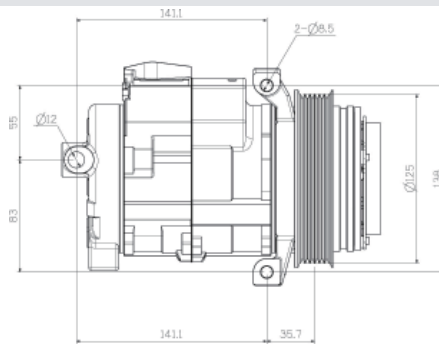

CROSS REFERENCE

N/A

TO FIT

10-07 Ford Edge
10-07 Lincoln MKX

A/C COMPRESSOR **NEW**

CR-1212

| | |
|--------------|----------|
| Capacity | 170 |
| Groove | 6 Groove |
| Product Type | 10S17C |
| Pulley Dia | D125 |
| Refrigerant | R134a |
| Voltage | 12V |