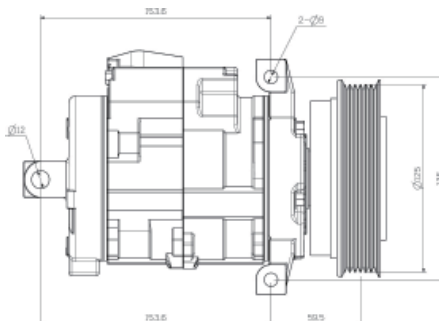

CROSS REFERENCE

CHRYSLER
4596-492AC

TO FIT

05-08 5.7L, 6.1L Chrysler 300
05-08 5.7L, 6.1L Chrysler Charger
05-08 5.7L, 6.1L Dodge Magnum
05-08 5.7L, 6.1L Jeep Grand Cherokee

A/C COMPRESSOR **NEW**

CR-1252

| | |
|--------------|----------|
| Capacity | 170 |
| Groove | 6 Groove |
| Product Type | 10S17C |
| Pulley Dia | D125 |
| Refrigerant | R134a |
| Voltage | 12V |