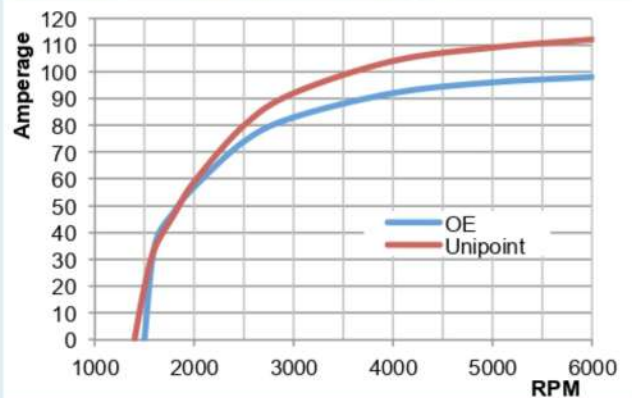

ALT-7006

12V, 70A, CW
IF, IR, with pulley
Replaces Carrier No. 30-01114-10

Also replaces various Valeo type alternators (see reverse for cross reference interchanges).