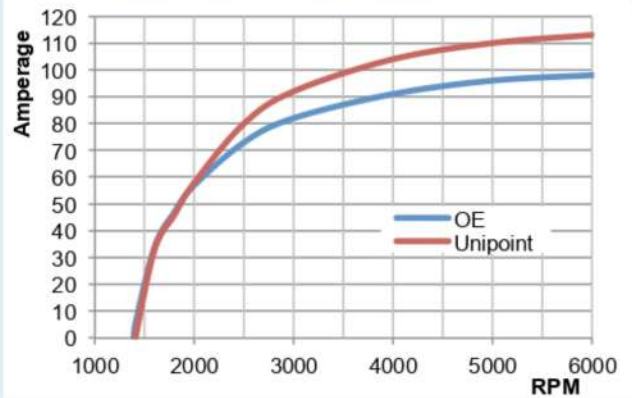

Also replaces various Prestolite (Motorola) type alternators (see reverse for cross reference interchanges).

ALT-7004

12V, 70A, CW
 IF, IR, without pulley
 Replaces Carrier No. 30-01114-12

Also replaces various Prestolite (Motorola) type alternators (see reverse for cross reference interchanges).