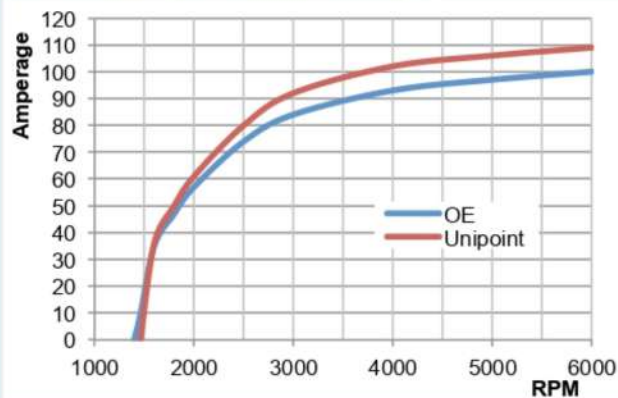

ALT-7005

12V, 70A, CCW
IF, IR, with pulley
Replaces Carrier No. 30-01114-07

Also replaces various Valeo type alternators (see reverse for cross reference interchanges).