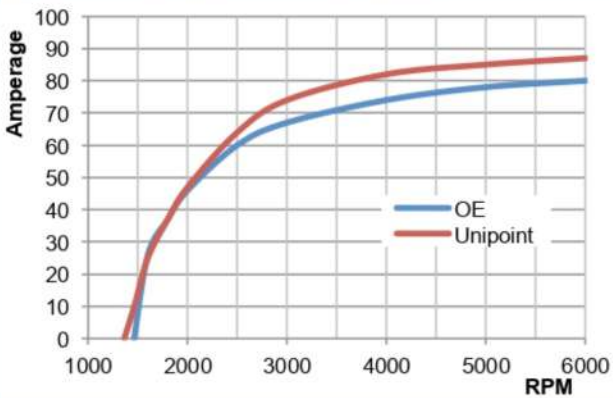

ALT-7003

12V, 70A, CCW
IF, IR, without pulley
Replaces Carrier No. 30-0114-06

Also replaces various Prestolite (Motorola) type alternators (see reverse for cross reference interchanges).