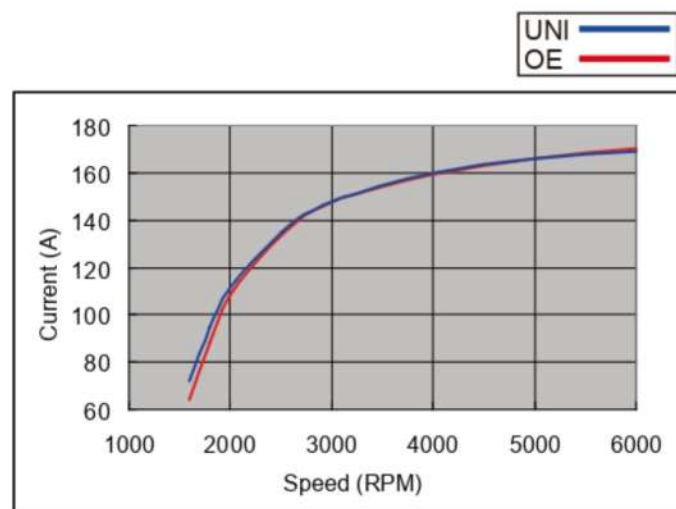

New 33, 34, 35 & 36 Series Heavy Duty Brushless Alternators Now Available!

Features / Benefits:

- Unipoint 33, 34, 35 & 36 series of alternators are manufactured to meet or exceed OEM specification for durability & enhanced performance.
- Our units are better optimized than our competition and as a result generate an additional 8 to 12 percent more amperage at low to medium engine RPM.
- Comprehensive coverage with 9 part No.'s to replace entire Delco 33, 34, 35, 36SI models.
- Wide range of application for various medium & heavy duty trucks and school buses.
- Brushless design for enhance durability and service life.
- Every Unipoint 33, 34, 35 & 36 series model is equipped with a remote sense terminal for maintaining optimum battery conditioning.
- Important note: If replacing an alternator that is not equipped with a remote sense terminal, due to Unipoint's unique design, simply ignore the remote sense terminal on the Unipoint alternator and the alternator will work perfectly.

Overall performance curve shows same comparison to O.E.M.