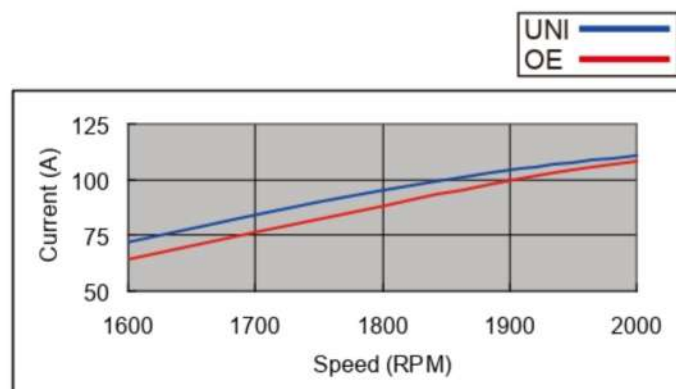

Unipoint's superior performance output at low RPM compared to O.E.M. output.