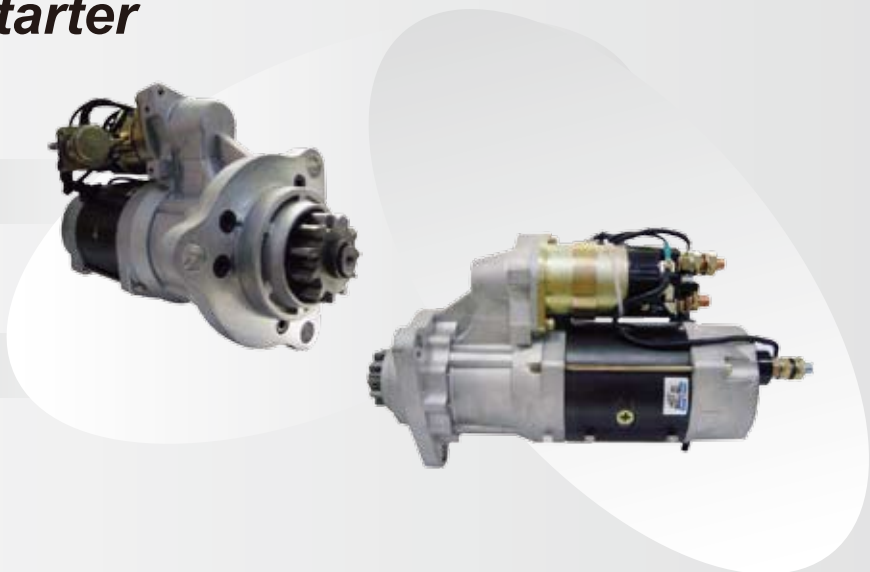

## Unipoint 39 Series starter

### Part No.'s STR-4390B

24V, 8.3KW, 11 tooth

### Part No.'s STR-4392B

24V, 8.3KW, 11 tooth w/OC