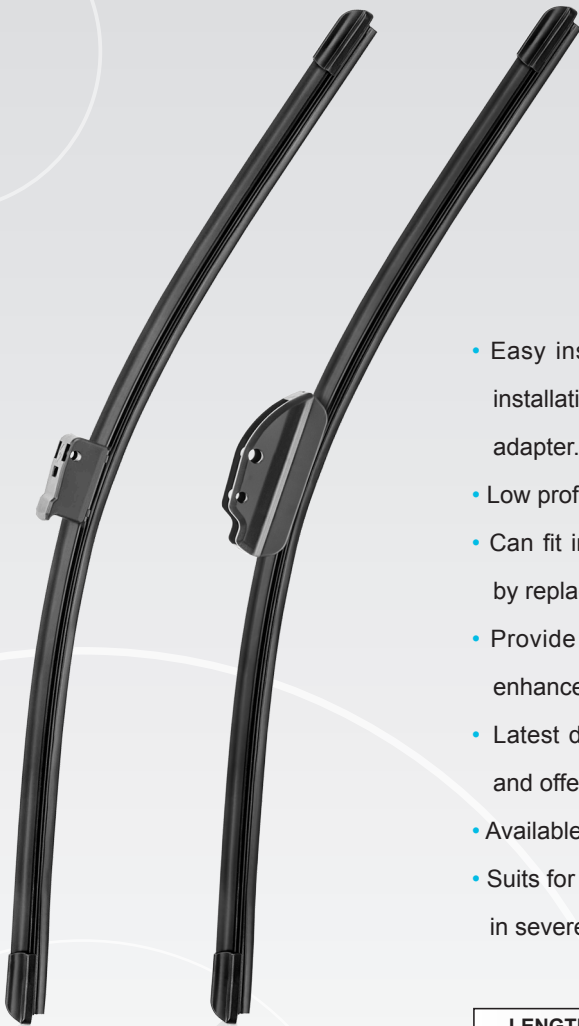

FLAT BLADE FAMILY

8X

SERIES

BEAM BLADES (FLAT BLADES)

www.unipoint.com.tw

- Easy installation by end users. No complicated installation procedure by using a "Multi-functional" adapter. Just "Click in" and done
- Low profile flat blade with high wind-lift resistance
- Can fit in both OE and Conventional applications by replacing fewer adapters
- Provide superior pressure distribution and thus enhance the wiping performance
- Latest design increases the stability of flat blade and offers highly competitive pricing
- Available in 13 sizes, ranging from 14" to 28"
- Suits for all seasons and exceptional performance in severe weather conditions

LENGTH	LENGTH	LENGTH
14" / 350 mm	19" / 480 mm	24" / 610 mm
15" / 390 mm	20" / 505 mm	26" / 660 mm
16" / 410 mm	21" / 540 mm	28" / 710 mm
17" / 430 mm	22" / 560 mm	
18" / 460 mm	23" / 580 mm	

ADAPTERS

PART NO. ADAPTER	FITTED WIPER ARM(mm)
Beauty Cover + U10 (1)	 9 x 3 9 x 4
	 3/16" & 1/4" side pin
OE2 (2)	 Side Lock
N9 (3)	 19mm Push Button
N8 (4)	 Pinch Tab
	 Pinch Tab Button
N11 (5)	 9 x 4 mm Bayonet
N13 (6)	 16 mm Push Button
N6 (7)	 For 22" only Va-TL1